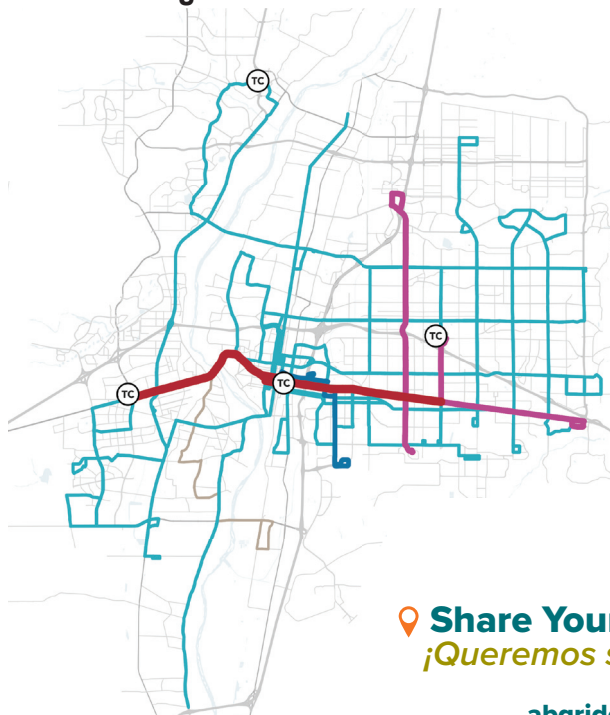

2024 Existing Network

Proposed "Recovery" Network

A bus comes every ...

- 15 minutes or less
- 20 minutes
- 30 minutes
- 40-60 minutes
- over 60 minutes

Share Your Opinion!
¡Queremos su opinión!

abqrideforward.com